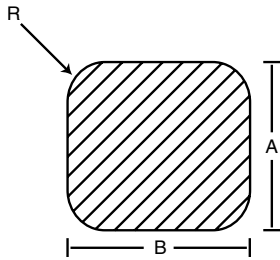

## BRASS KEY STOCK

R - radius per SAE specification J 755  
- per 6 foot length\*

### Size A" x B"

Size A" x B"	*Weight
1/4" Sq.	1.38
5/16" Sq.	2.16
3/8" Sq.	3.11
7/16" Sq.	4.23
1/2" Sq.	5.53
9/16" Sq.	7.00
5/8" Sq.	8.64
3/4" x 5/8"	10.36
7/8" x 5/8"	12.10
1" x 5/8"	13.82

## STAINLESS STEEL TYPE 304 KEY STOCK

R - radius per SAE specification J 755  
- per 6 foot length\*

### Size A" x B"

Size A" x B"	*Weight
1/4" Sq.	1.28
5/16" Sq.	1.99
3/8" Sq.	2.87
7/16" Sq.	3.91
1/2" Sq.	5.10
9/16" Sq.	6.46
5/8" Sq.	7.97
3/4" x 5/8"	9.56
7/8" x 5/8"	11.16
1" x 5/8"	12.75