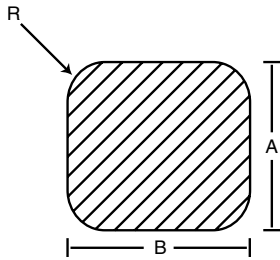

BRASS KEY STOCK

R - radius per SAE specification J 755
- per 6 foot length*

Size A" x B"

Size A" x B"	*Weight
1/4" Sq.	1.38
5/16" Sq.	2.16
3/8" Sq.	3.11
7/16" Sq.	4.23
1/2" Sq.	5.53
9/16" Sq.	7.00
5/8" Sq.	8.64
3/4" x 5/8"	10.36
7/8" x 5/8"	12.10
1" x 5/8"	13.82

STAINLESS STEEL TYPE 304 KEY STOCK

R - radius per SAE specification J 755
- per 6 foot length*

Size A" x B"

Size A" x B"	*Weight
1/4" Sq.	1.28
5/16" Sq.	1.99
3/8" Sq.	2.87
7/16" Sq.	3.91
1/2" Sq.	5.10
9/16" Sq.	6.46
5/8" Sq.	7.97
3/4" x 5/8"	9.56
7/8" x 5/8"	11.16
1" x 5/8"	12.75