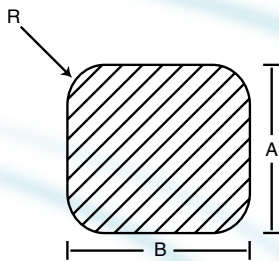

BRASS KEY STOCK

R - radius per SAE specification J 755
- per 6 foot length*

Size A" x B"

Size A" x B"	*Weight
1/4" Sq.	1.38
5/16" Sq.	2.16
3/8" Sq.	3.11
7/16" Sq.	4.23
1/2" Sq.	5.53
9/16" Sq.	7.00
5/8" Sq.	8.64
3/4" x 5/8"	10.36
7/8" x 5/8"	12.10
1" x 5/8"	13.82

STAINLESS STEEL TYPE 304 KEY STOCK

R - radius per SAE specification J 755
- per 6 foot length*

Size A" x B"

Size A" x B"	*Weight
1/4" Sq.	1.28
5/16" Sq.	1.99
3/8" Sq.	2.87
7/16" Sq.	3.91
1/2" Sq.	5.10
9/16" Sq.	6.46
5/8" Sq.	7.97
3/4" x 5/8"	9.56
7/8" x 5/8"	11.16
1" x 5/8"	12.75