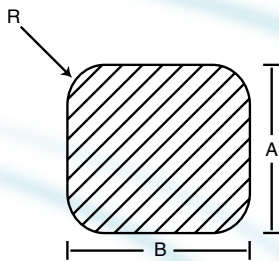

## BRASS KEY STOCK

R - radius per SAE specification J 755  
- per 6 foot length\*

### Size A" x B"

Size A" x B"	*Weight
1/4" Sq.	1.38
5/16" Sq.	2.16
3/8" Sq.	3.11
7/16" Sq.	4.23
1/2" Sq.	5.53
9/16" Sq.	7.00
5/8" Sq.	8.64
3/4" x 5/8"	10.36
7/8" x 5/8"	12.10
1" x 5/8"	13.82

## STAINLESS STEEL TYPE 304 KEY STOCK

R - radius per SAE specification J 755  
- per 6 foot length\*

### Size A" x B"

Size A" x B"	*Weight
1/4" Sq.	1.28
5/16" Sq.	1.99
3/8" Sq.	2.87
7/16" Sq.	3.91
1/2" Sq.	5.10
9/16" Sq.	6.46
5/8" Sq.	7.97
3/4" x 5/8"	9.56
7/8" x 5/8"	11.16
1" x 5/8"	12.75